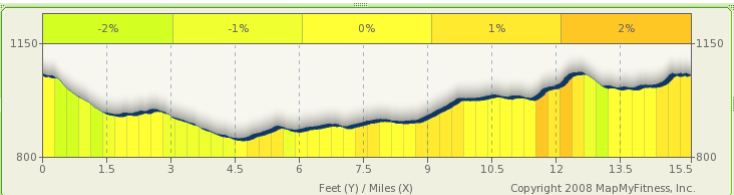

14

12

10

FM 1863

Natural Bridge Caverns Rd

8

2

Natural Bridge Caverns Rd

6

Schoenthal Road

4